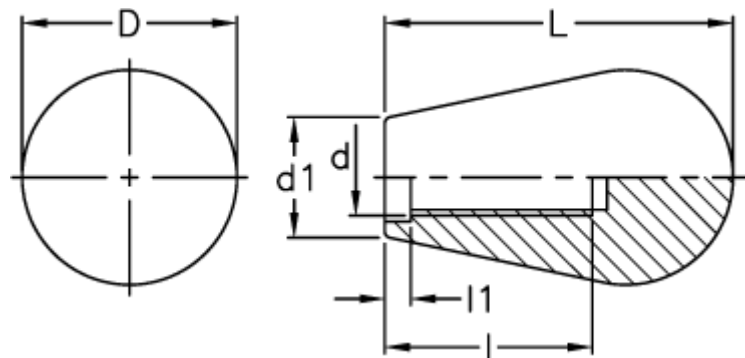

Article number: 2304019901

Description: E+G Handle
I.147/50-M8

Measures

d = M8

D = 29

d1 = 16

l = 28

L = 47

l1 = 3.5